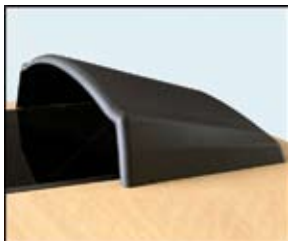

Visor

Black plastic visor can be used with NOVA's downview technology when unusual lighting conditions are present.

12" D x 21" W x 6 1/4" H (for 18x18 or 18x21 Viewport)
AC-1060.....$59

12" D x 24" W x 6 1/4" H (for 21x21 or 21x24 Viewport)
AC-1062.....$65