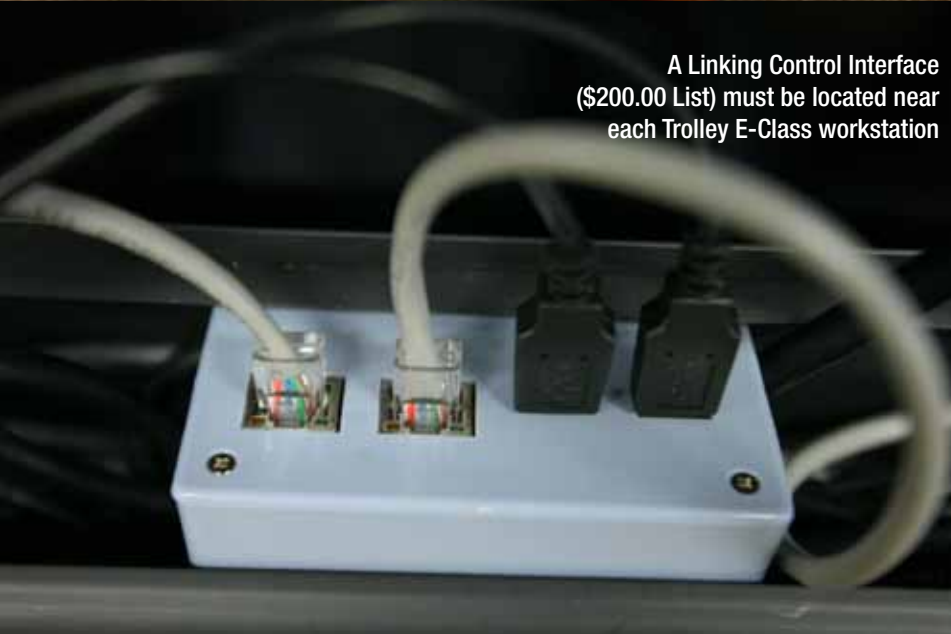

Trolley E-Class monitor lifts shown in the "down" position

Trolley E-Class monitor lifts shown in the "up" position

NOVALinked™ is a networking system that provides complete control of NOVA's Trolley E-Class monitor lifts in a classroom or training room setting.

Utilizing a Crestron, Extron, AMX or other major brand controller, instructors can raise or lower all of the Trolley monitor lifts in the classroom simultaneously.

Check out our video online for a complete overview...

A Linking Control Interface (\$200.00 List) must be located near each Trolley E-Class workstation

NOVALinked™ uses “plug ‘n’ play” technology, utilizing USB connections on The Trolley™ E-Class, CAT5 ethernet cabling and RJ45 jacks to connect the system.

In the typical classroom, NOVALinked™ requires a Control System Interface Module (CSIM)* — which can be located in an instructor's desk or lectern — and a Linking Control Interface (LCI) unit, installed near each Trolley E-Class monitor lift.